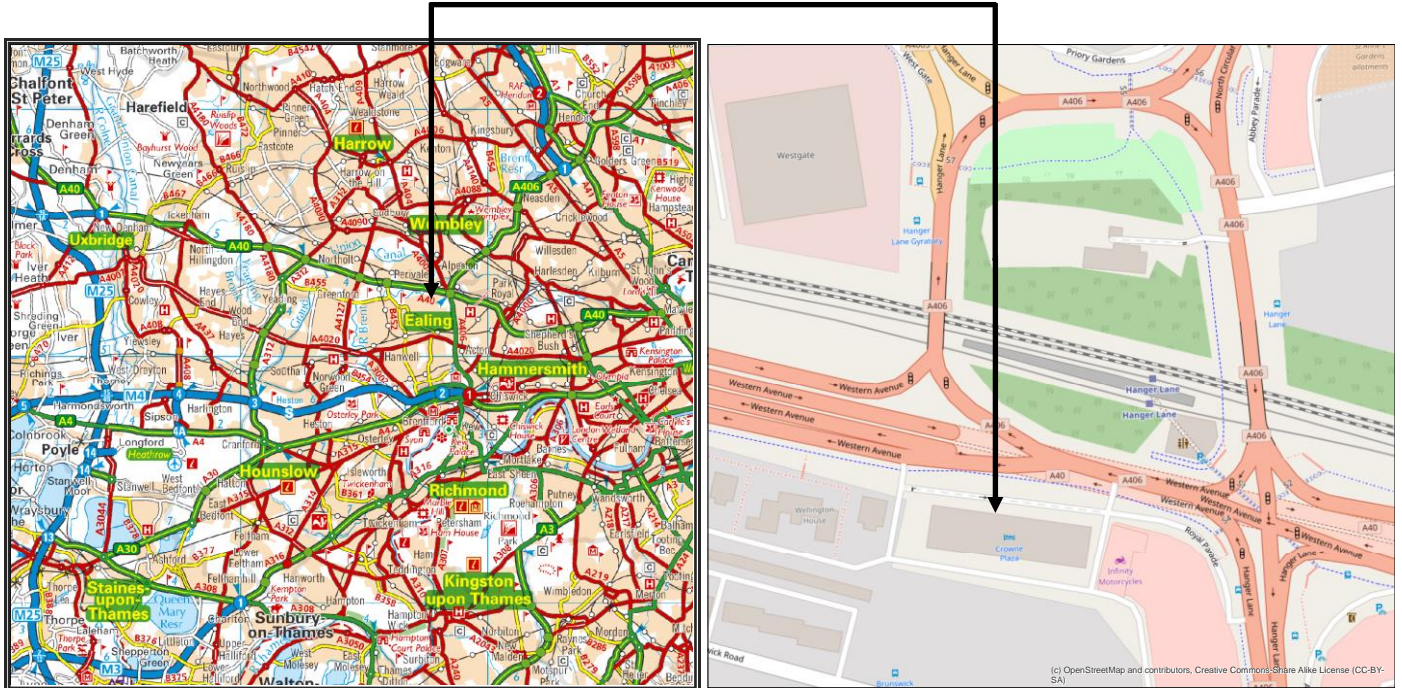

Crowne Plaza, Ealing Room 2
Western Avenue
Hanger Lane
London
W5 1HG

PLEASE NOTE – Any enquiries should be made through DriveTech and not with the venue itself
www.drivetech.co.uk

Arriving by Train:

The nearest under ground station to the venue is Hanger Lane which is on the Western Avenue roundabout opposite the hotel.

Arriving by Bus:

Bus numbers 83,112 and 226 all stop close to Hanger Lane. However, please check prior to your course date for any changes to bus schedules.

Arriving by Car:

The venue does have limited, chargeable parking and accessible parking is located at the front of the hotel. Vehicles must be registered at the hotel reception within 20 minutes of arrival. DriveTech attendees can park for a fee of **£2.00 per hour**, please pay this at the hotel reception. On exit from the front of the hotel you will need to obtain a code that (if not given by the trainers) is available from reception.

Please note: As satellite navigation systems will only take you to the centre of a postcode area, please do not rely on these alone to find the venue as you cannot be admitted if you arrive late. Please ensure you have checked your route prior to your course.